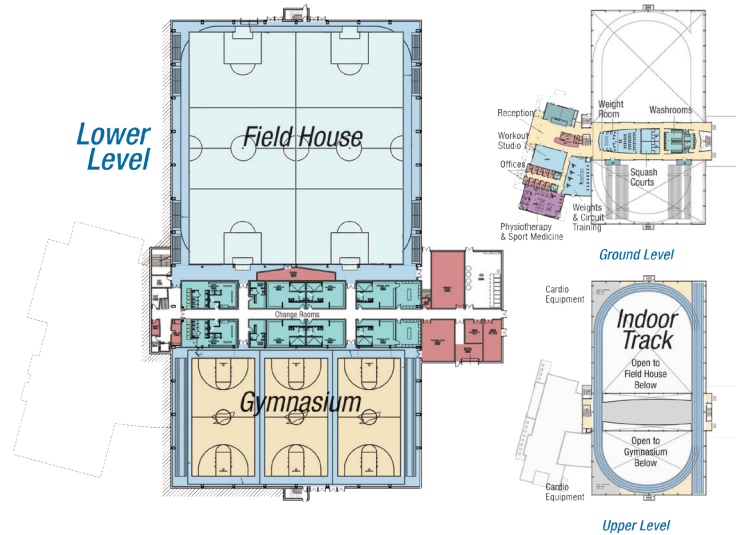

The field house can accommodate a single indoor pitch or can accommodate two soccer pitches of up to 90 x 190 feet each. The ceiling is 40 feet high and the field features Polytan turf installed on an earth base.

The three lane, 280m track overlooks the gymnasium and field house below. The track is offers a five-lane, 80m straightaway for sprints and features a professional-quality Polytan surface. Athletes will be able to wear indoor spikes while training.

The 22,000 square foot gymnasium contains three basketball courts and can accommodate seating for up to 2,000 spectators. The courts are designed to accommodate volleyball, basketball, badminton and gymnastics events.

2,000 campus parking spots, healthy catering options, generous equipment storage and meeting space, officials' rooms, concession, and on-site physiotherapy will provide your event with first-class logistical support.

Revised July 2024

Learn more about Prince George
www.princegeorge.ca

Contact

Julia Babicz

Booking and Events Coordinator
250-960-5335 | nsc-bookings@unbc.ca

northernsportcentre.ca