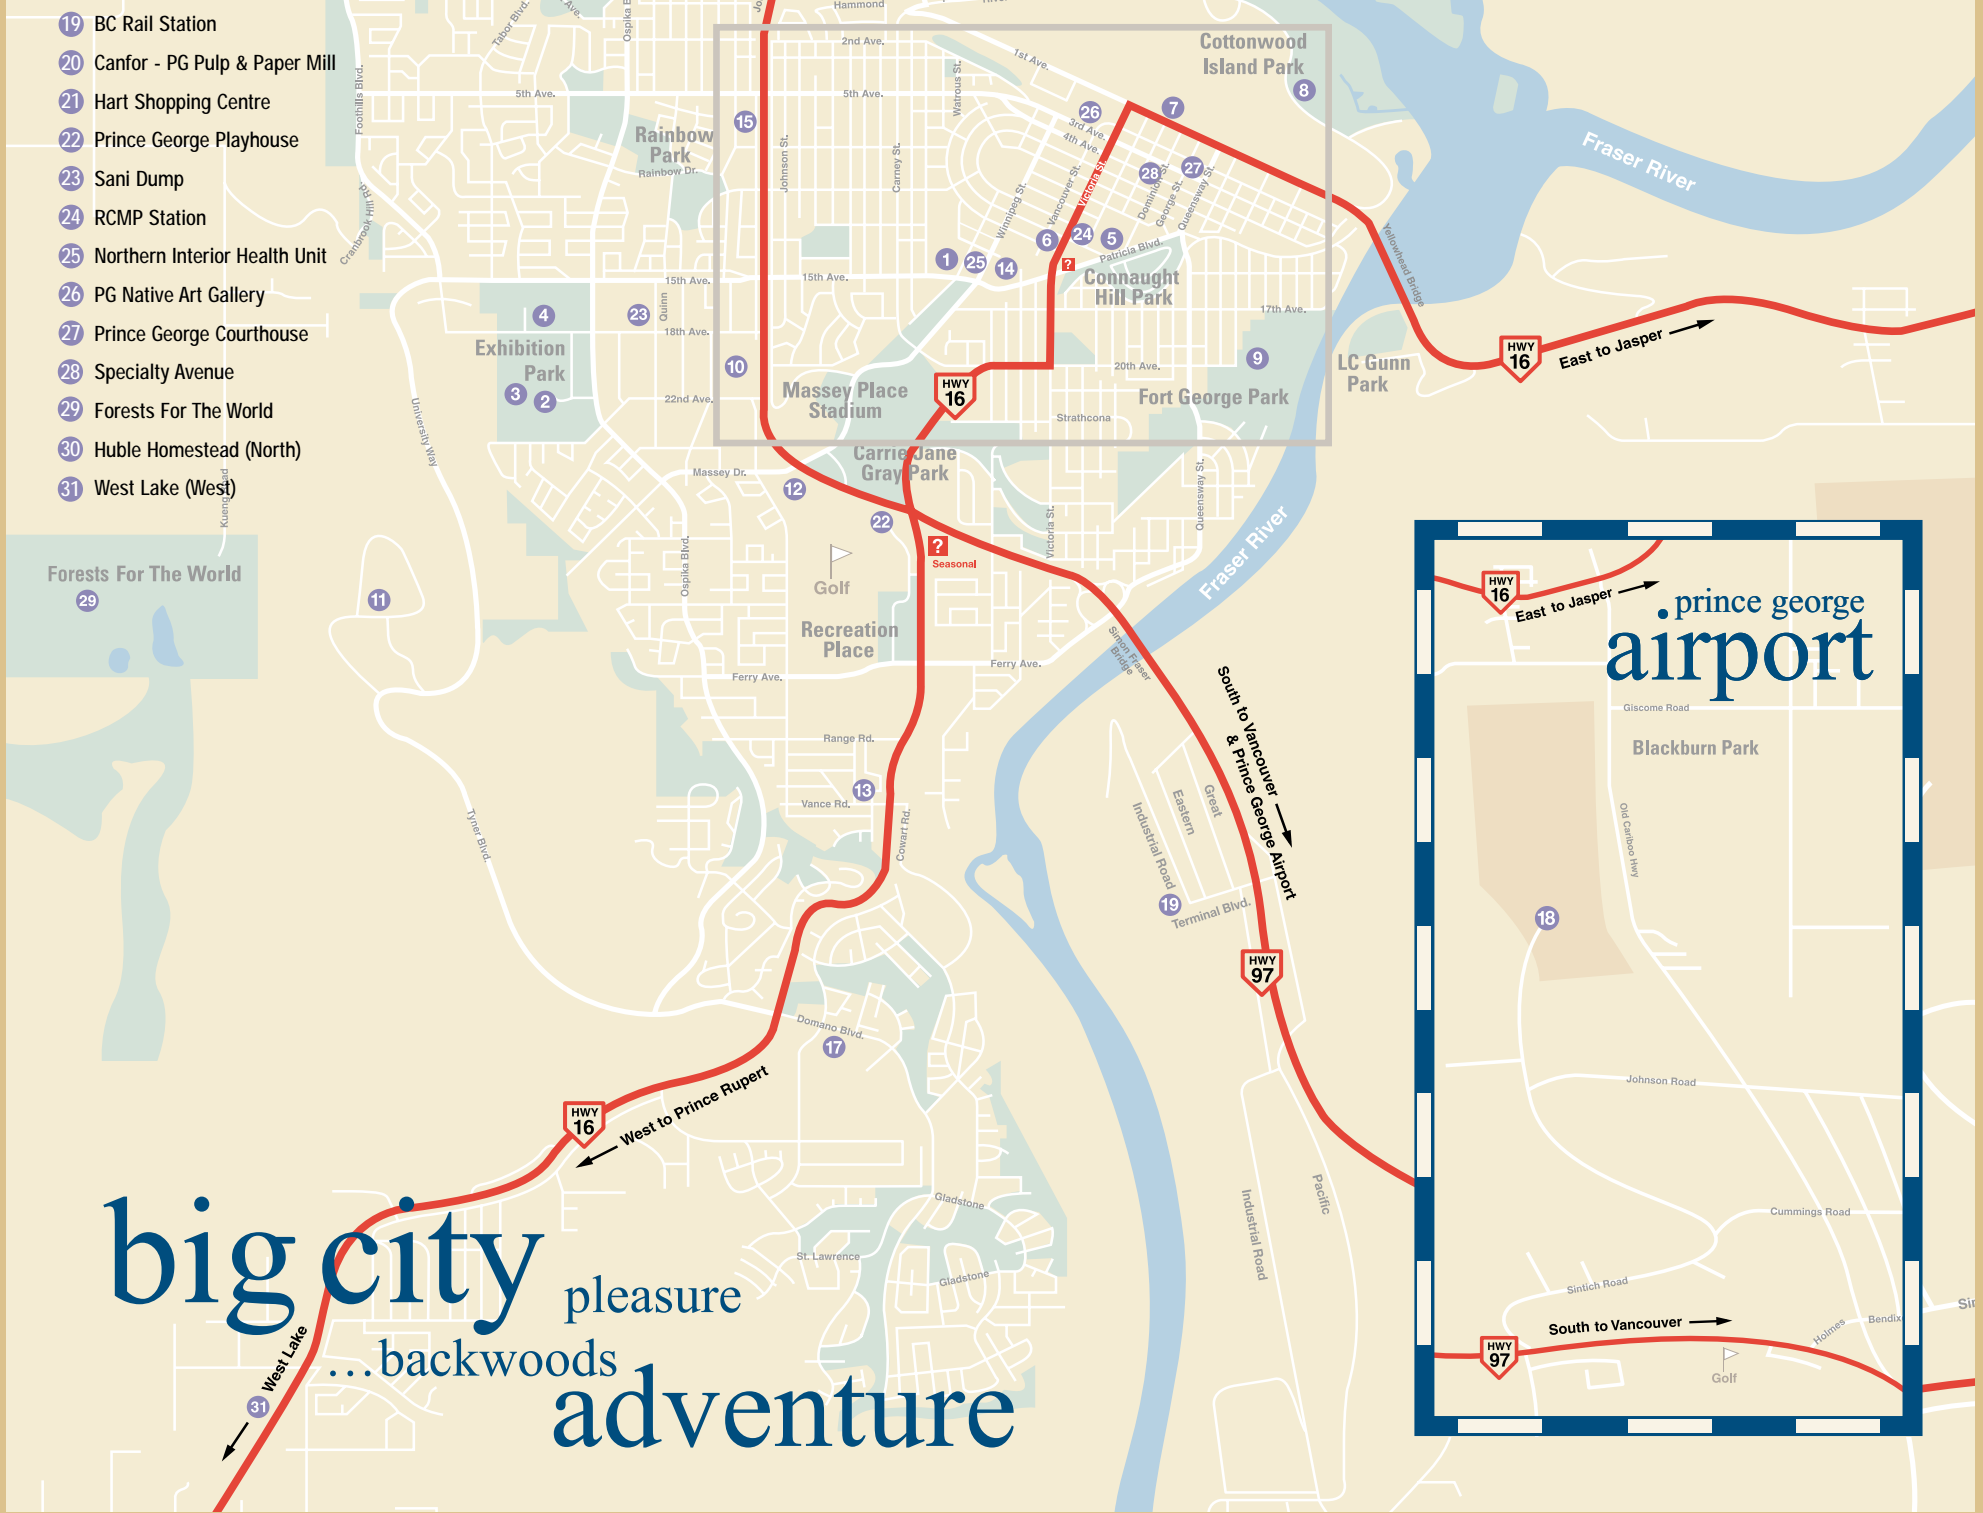

british columbia's northern capital

prince george

canada

map legend

? Visitor Information Centres

- 1198 Victoria Street
- Highway 16 & 97 Junction

1 Prince George Regional Hospital

2 Multiplex

3 Kin Centres

4 Aquatic Centre

5 Civic Plaza:

Civic Centre

Four Seasons Leisure Pool

Two Rivers Gallery of Prince George & Region

Public Library

6 Greyhound Bus Station

7 VIA Rail Station

8 PG Railway & Forestry Museum

9 The Exploration Place (Fraser Ft. George Regional Museum)

10 College of New Caledonia

11 University of Northern BC

12 Pine Centre Mall

13 Brookwood Shopping Plaza

14 Parkwood Place

15 Spruceland Shopping Centre

16 Parkhill Centre

17 College Heights Shopping Plaza

18 Prince George Airport

- 19 BC Rail Station
- 20 Canfor - PG Pulp & Paper Mill
- 21 Hart Shopping Centre
- 22 Prince George Playhouse
- 23 Sani Dump
- 24 RCMP Station
- 25 Northern Interior Health Unit
- 26 PG Native Art Gallery
- 27 Prince George Courthouse
- 28 Specialty Avenue
- 29 Forests For The World
- 30 Huble Homestead (North)
- 31 West Lake (West)