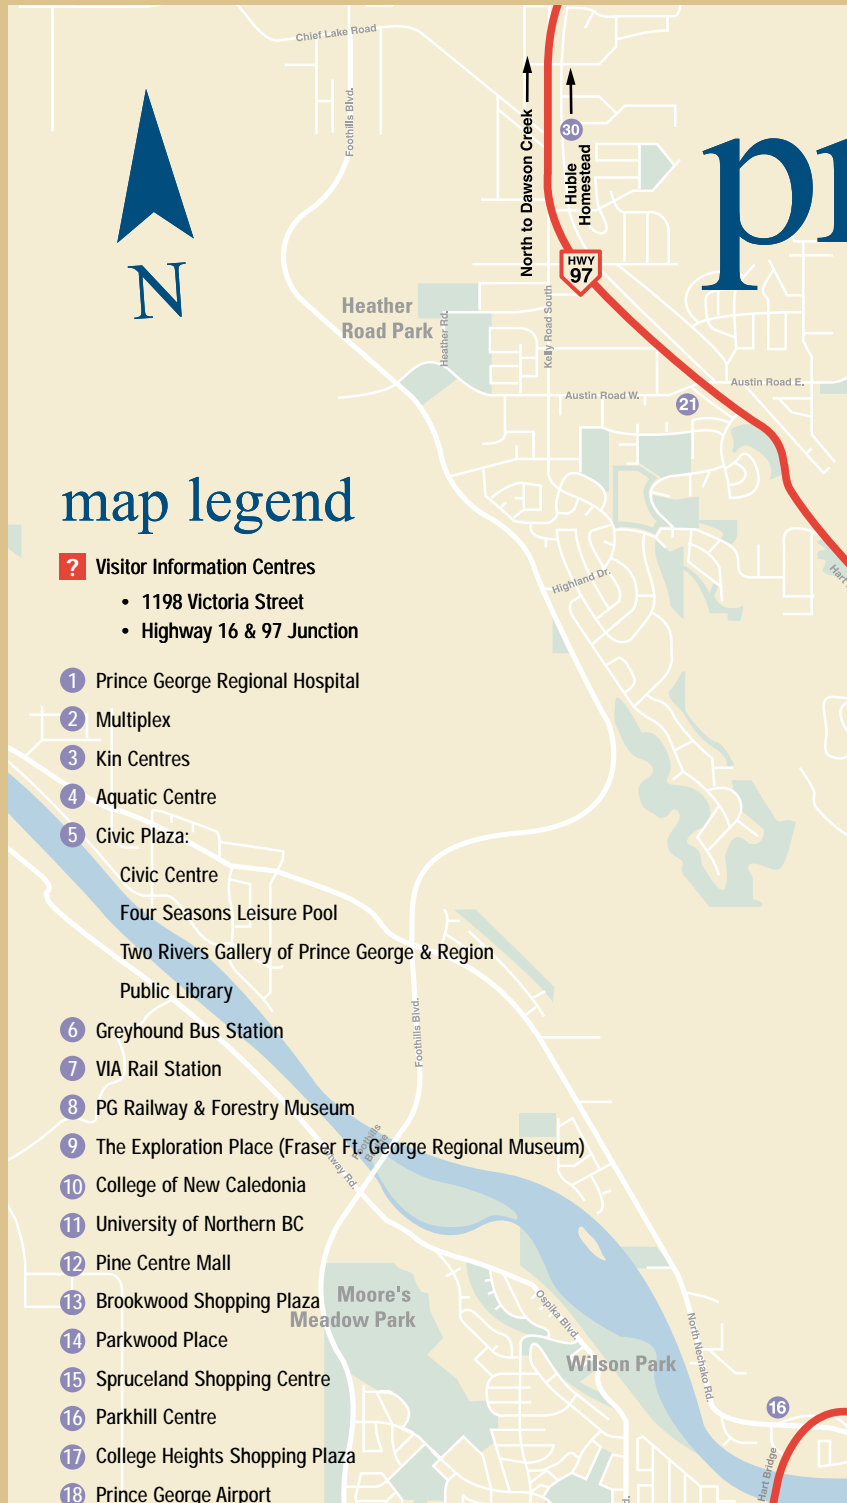

british columbia's northern capital

prince george

canada

map legend

? Visitor Information Centres

- 1198 Victoria Street
- Highway 16 & 97 Junction

1 Prince George Regional Hospital

2 Multiplex

3 Kin Centres

4 Aquatic Centre

5 Civic Plaza:

Civic Centre

Four Seasons Leisure Pool

Two Rivers Gallery of Prince George & Region

Public Library

6 Greyhound Bus Station

7 VIA Rail Station

8 PG Railway & Forestry Museum

9 The Exploration Place (Fraser Ft. George Regional Museum)

10 College of New Caledonia

11 University of Northern BC

12 Pine Centre Mall

13 Brookwood Shopping Plaza

14 Parkwood Place

15 Spruceland Shopping Centre

16 Parkhill Centre

17 College Heights Shopping Plaza

18 Prince George Airport

- 19 BC Rail Station
- 20 Canfor - PG Pulp & Paper Mill
- 21 Hart Shopping Centre
- 22 Prince George Playhouse
- 23 Sani Dump
- 24 RCMP Station
- 25 Northern Interior Health Unit
- 26 PG Native Art Gallery
- 27 Prince George Courthouse
- 28 Specialty Avenue
- 29 Forests For The World
- 30 Huble Homestead (North)
- 31 West Lake (West)