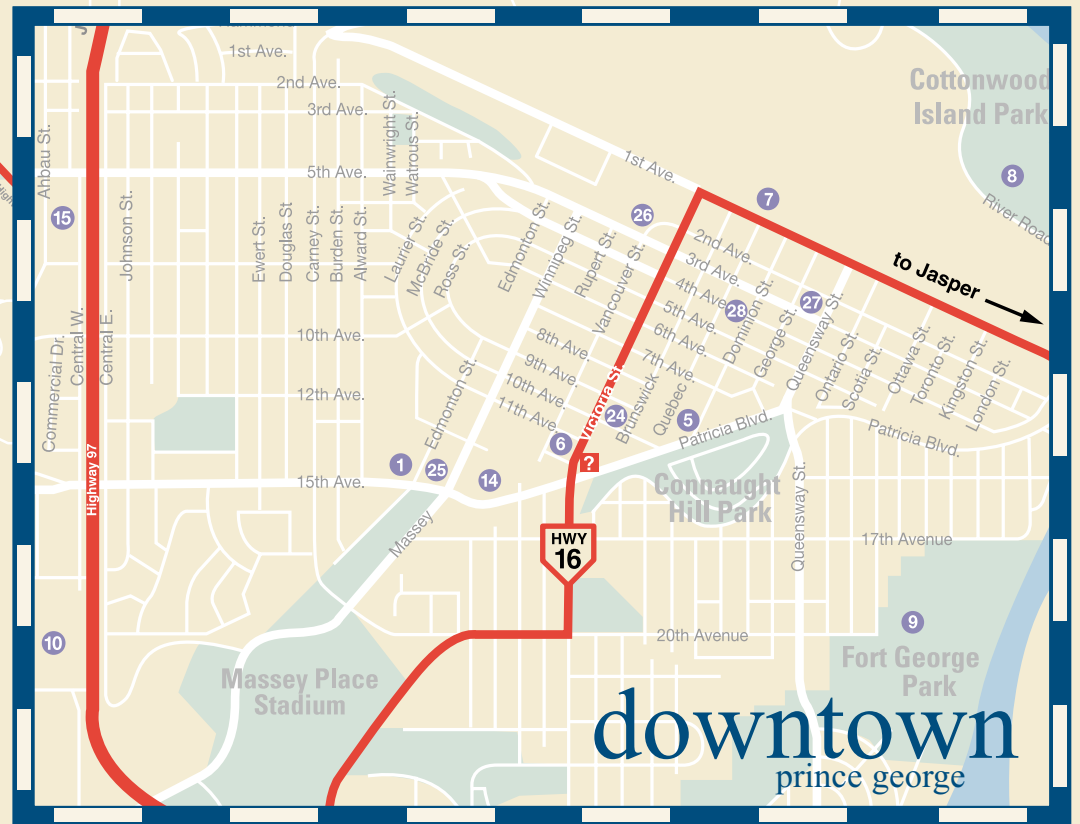

british columbia's northern capital

prince george

canada

map legend

? Visitor Information Centres

- 1198 Victoria Street
- Highway 16 & 97 Junction

1 Prince George Regional Hospital

2 Multiplex

3 Kin Centres

4 Aquatic Centre

5 Civic Plaza:

Civic Centre

Four Seasons Leisure Pool

Two Rivers Gallery of Prince George & Region

Public Library

6 Greyhound Bus Station

7 VIA Rail Station

8 PG Railway & Forestry Museum

9 The Exploration Place (Fraser Ft. George Regional Museum)

10 College of New Caledonia

11 University of Northern BC

12 Pine Centre Mall

13 Brookwood Shopping Plaza

14 Parkwood Place

15 Spruceland Shopping Centre

16 Parkhill Centre

17 College Heights Shopping Plaza

18 Prince George Airport

- 19 BC Rail Station
- 20 Canfor - PG Pulp & Paper Mill
- 21 Hart Shopping Centre
- 22 Prince George Playhouse
- 23 Sani Dump
- 24 RCMP Station
- 25 Northern Interior Health Unit
- 26 PG Native Art Gallery
- 27 Prince George Courthouse
- 28 Specialty Avenue
- 29 Forests For The World
- 30 Huble Homestead (North)
- 31 West Lake (West)