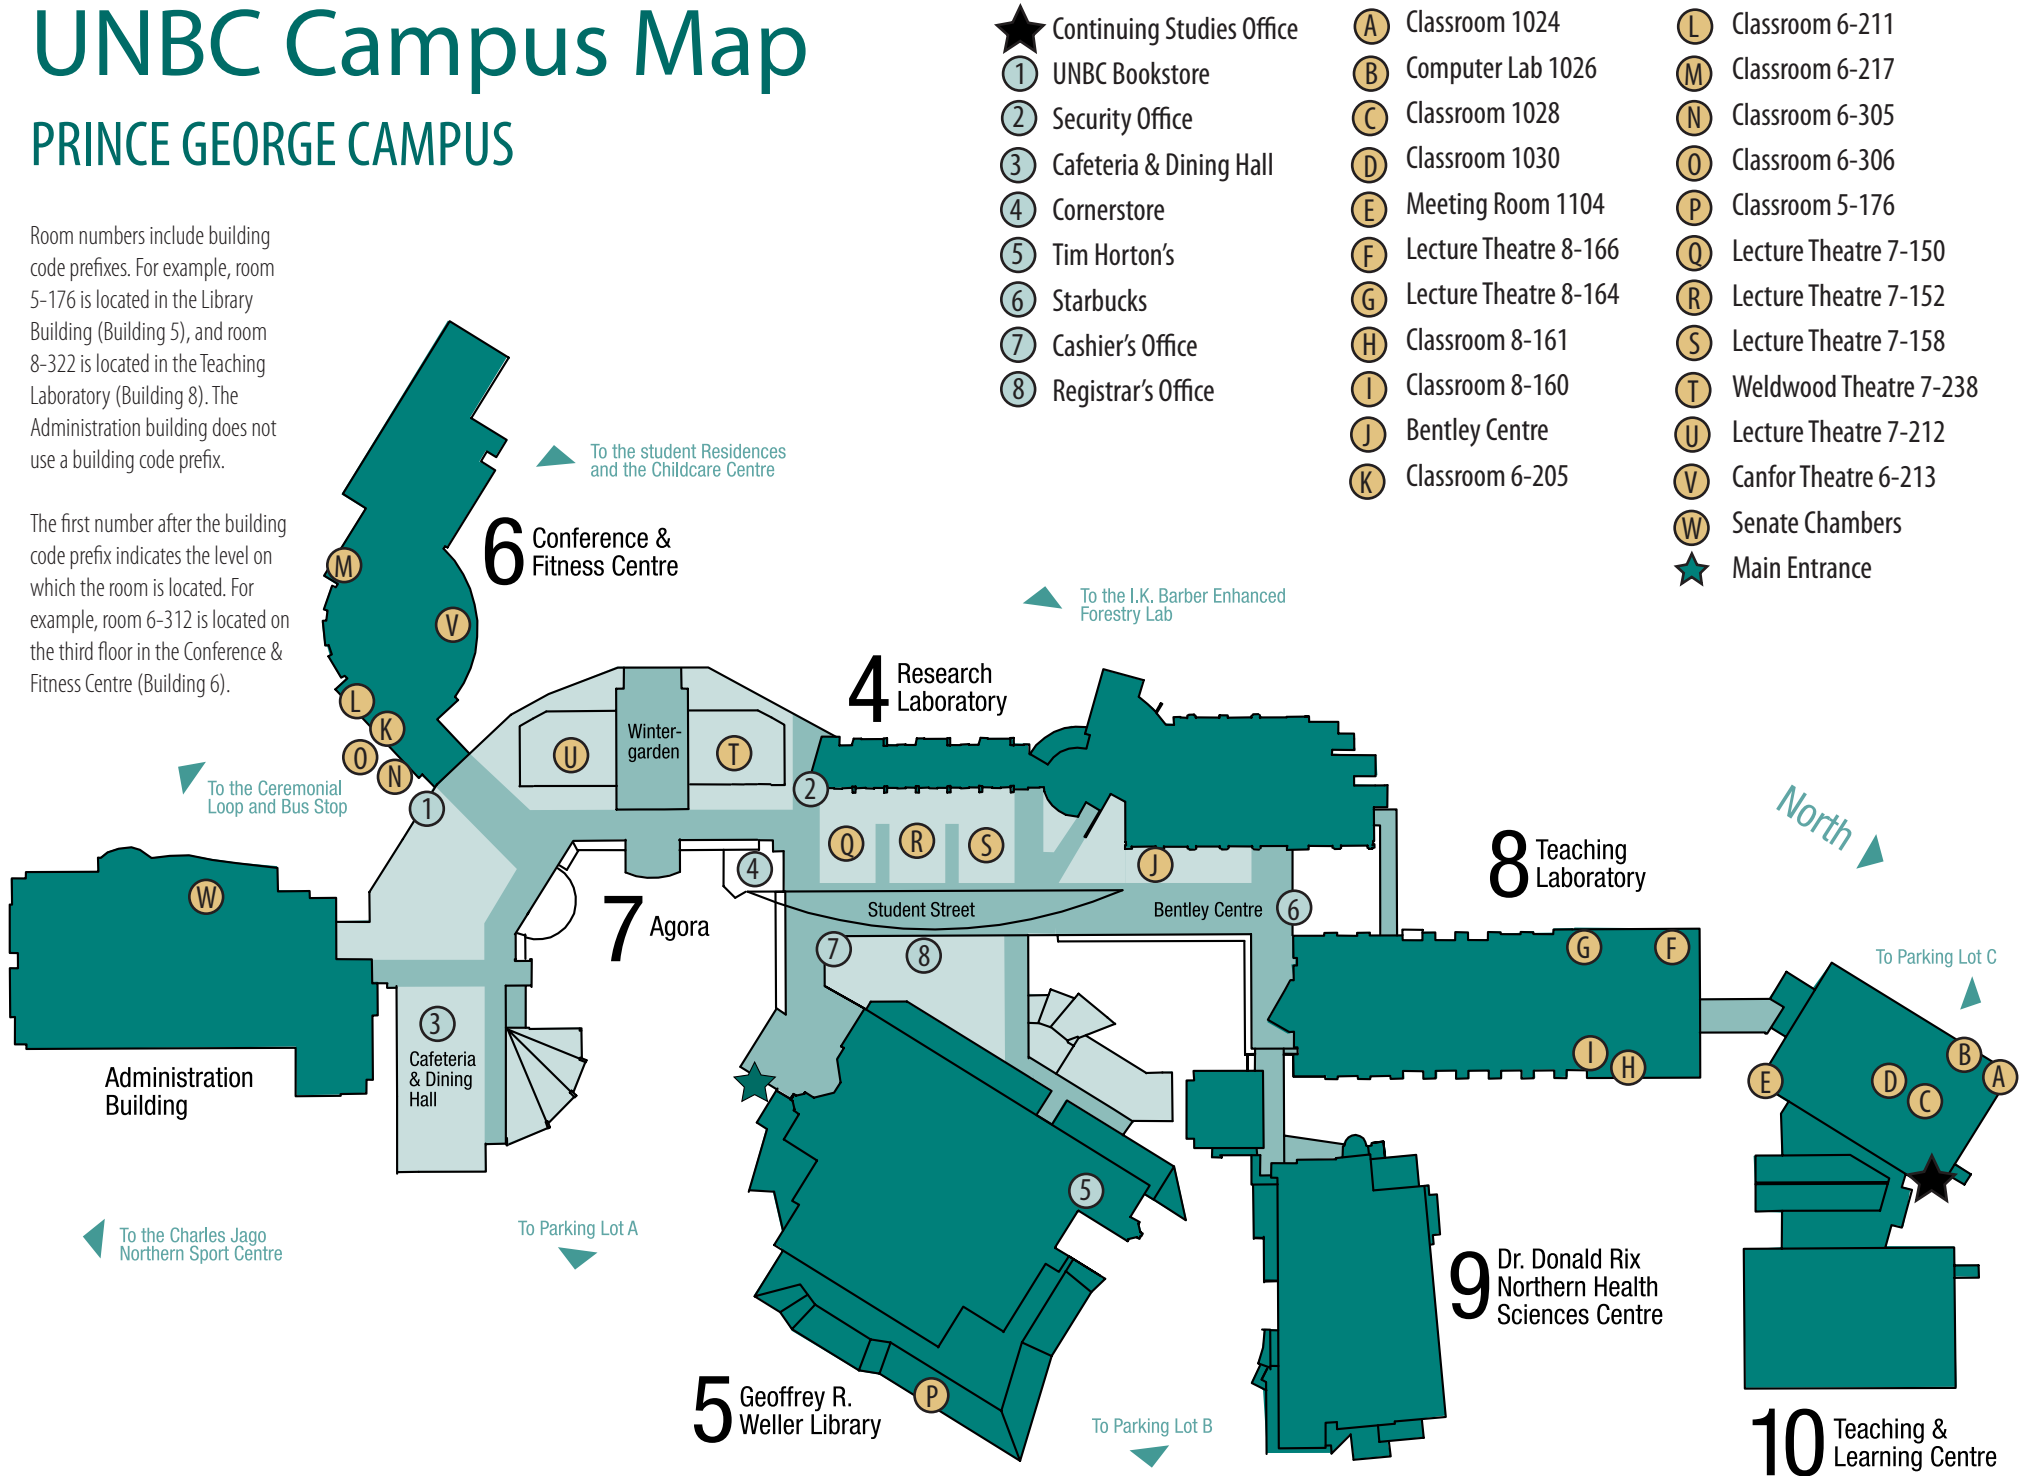

UNBC Campus Map

PRINCE GEORGE CAMPUS

Room numbers include building code prefixes. For example, room 5-176 is located in the Library Building (Building 5), and room 8-322 is located in the Teaching Laboratory (Building 8). The Administration building does not use a building code prefix.

The first number after the building code prefix indicates the level on which the room is located. For example, room 6-312 is located on the third floor in the Conference & Fitness Centre (Building 6).

- ★ Continuing Studies Office
- ① UNBC Bookstore
- ② Security Office
- ③ Cafeteria & Dining Hall
- ④ Cornerstore
- ⑤ Tim Horton's
- ⑥ Starbucks
- ⑦ Cashier's Office
- ⑧ Registrar's Office

- Ⓐ Classroom 1024
- Ⓑ Computer Lab 1026
- Ⓒ Classroom 1028
- Ⓓ Classroom 1030
- Ⓔ Meeting Room 1104
- Ⓕ Lecture Theatre 8-166
- Ⓖ Lecture Theatre 8-164
- Ⓗ Classroom 8-161
- Ⓘ Classroom 8-160
- Ⓝ Bentley Centre
- Ⓚ Classroom 6-205

- Ⓛ Classroom 6-211
- Ⓜ Classroom 6-217
- Ⓝ Classroom 6-305
- Ⓞ Classroom 6-306
- Ⓟ Classroom 5-176
- Ⓠ Lecture Theatre 7-150
- Ⓡ Lecture Theatre 7-152
- Ⓢ Lecture Theatre 7-158
- Ⓣ Weldwood Theatre 7-238
- Ⓤ Lecture Theatre 7-212
- Ⓥ Canfor Theatre 6-213
- Ⓦ Senate Chambers
- ★ Main Entrance